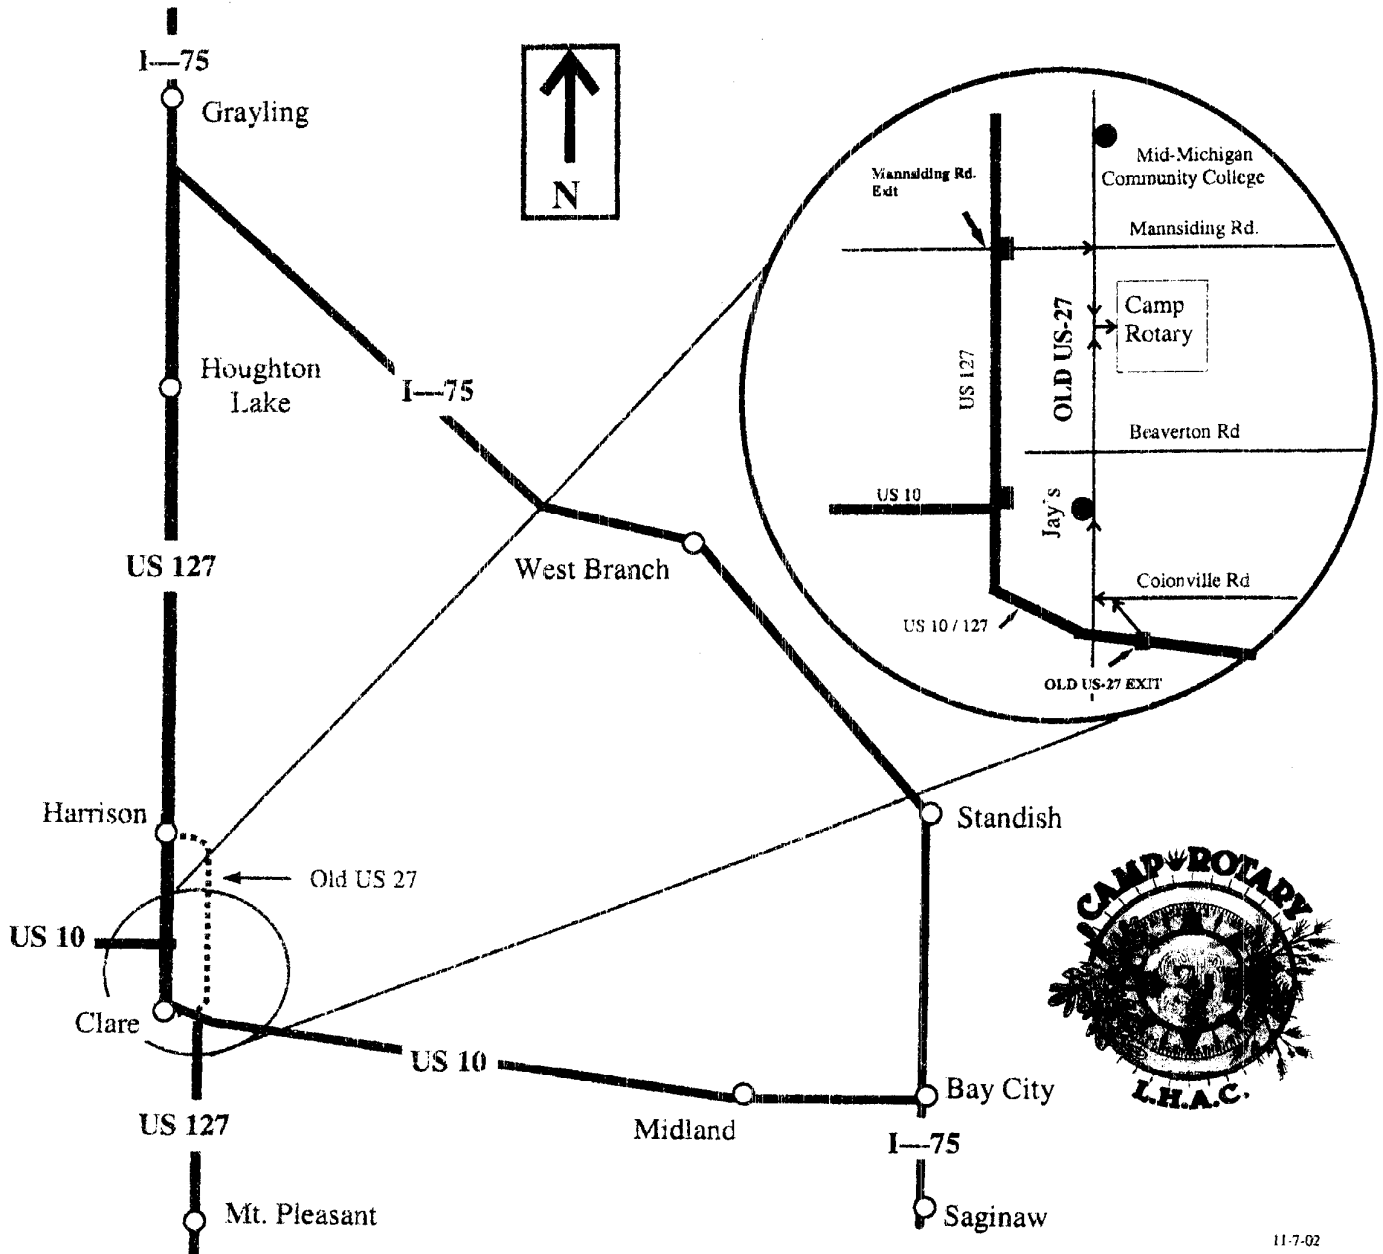

How To Get To CAMP ROTARY

3201 S. Clare Ave + Clare, MI + 48617

989-386-7943 + Fax 989-386-3193 + Email crotary@glccomputers.com

11-7-02

FROM THE SOUTH AND EAST

- Take US 10 W or US 127 N and exit at the second Clare exit (old US 27)
- Turn left (west) on Colonville Rd and go 1 block.
- Turn right at light on old US 27 (S. Clare Ave)
- Camp Rotary is 8 miles on right side

FROM THE NORTH

- Take US 127 South and exit at the third Harrison exit (Mannsiding Rd.)
- Turn left (east) on Mannsiding Rd and go 1/2 mile.
- Turn right on old US 27 (S. Clare Ave)
- Camp Rotary is 1 mile on left side